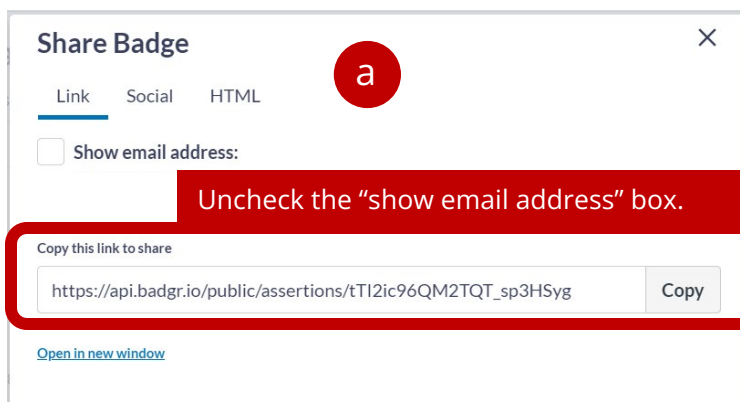

Share in Email